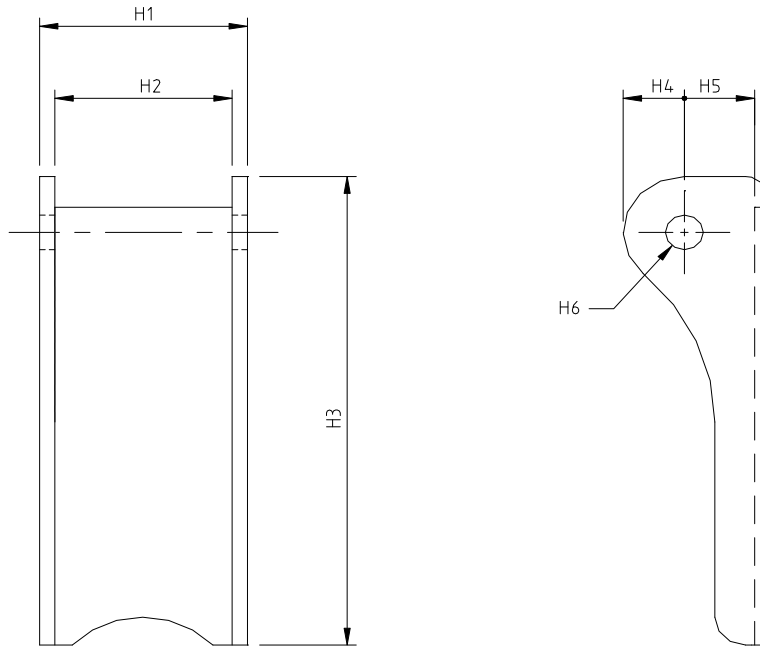

## SAFETY CATCHES

**JDN MONOCRANE** safety catches are made from high strength material and spring loaded to ensure positive actuation. whilst specifically designed to suit **JDN MONOCRANE** hooks they may be adapted to suit a wide range of hooks on the market.

PART NO.	H1	H2	H3	H4	H5	H6
HB10052408X	32	27	84	10	9.5	6
HB20072408X	34	29	84	10	11.5	6
HB30092408X	34	29	84	10	11.5	6
HB40112408X	45	40	96	10	11.5	6
HB50142408X	45	40	96	10	11.5	6
HB70182408X	50	45	132	15.5	13	7.5
HB80222408X	50	45	150	17	22.5	17
HB80222427X	45	40	120	10	11.5	6
HB90262408X	67	61	185	25	20	16
HB100302408X	67	61	220	25	20	16
HB110362408X	67	61	220	25	20	21

\* All dimensions in mm and subject to change without notice.

HOIST SERIES	1/1	2/1	4/1	4/2
1000	HB10052408X	HB10052408X	HB10052408X	HB10052408X
2000	HB10052408X	HB10052408X	HB20072408X	HB10052408X
3000	HB10052408X	HB20072408X	HB30092408X	HB20072408X
4000	HB20072408X	HB20072408X	HB40112408X	HB30092408X
5000	HB20072408X	HB30092408X	HB50142408X	HB40112408X
6000	HB20072408X	HB30092408X	HB50142408X	HB50142408X
7000	HB30092408X	HB40112408X	HB70182408X	HB50142408X
8000	HB40112408X	HB80222427X	HB80222408X	HB70182408X
9000	HB50142408X	HB70182408X	HB90262408X	HB80222408X
10000	HB50142408X	HB80222408X	HB100302408X	HB90262408X
11000	HB70182408X	HB80222408X	HB110362408X	HB100302408X